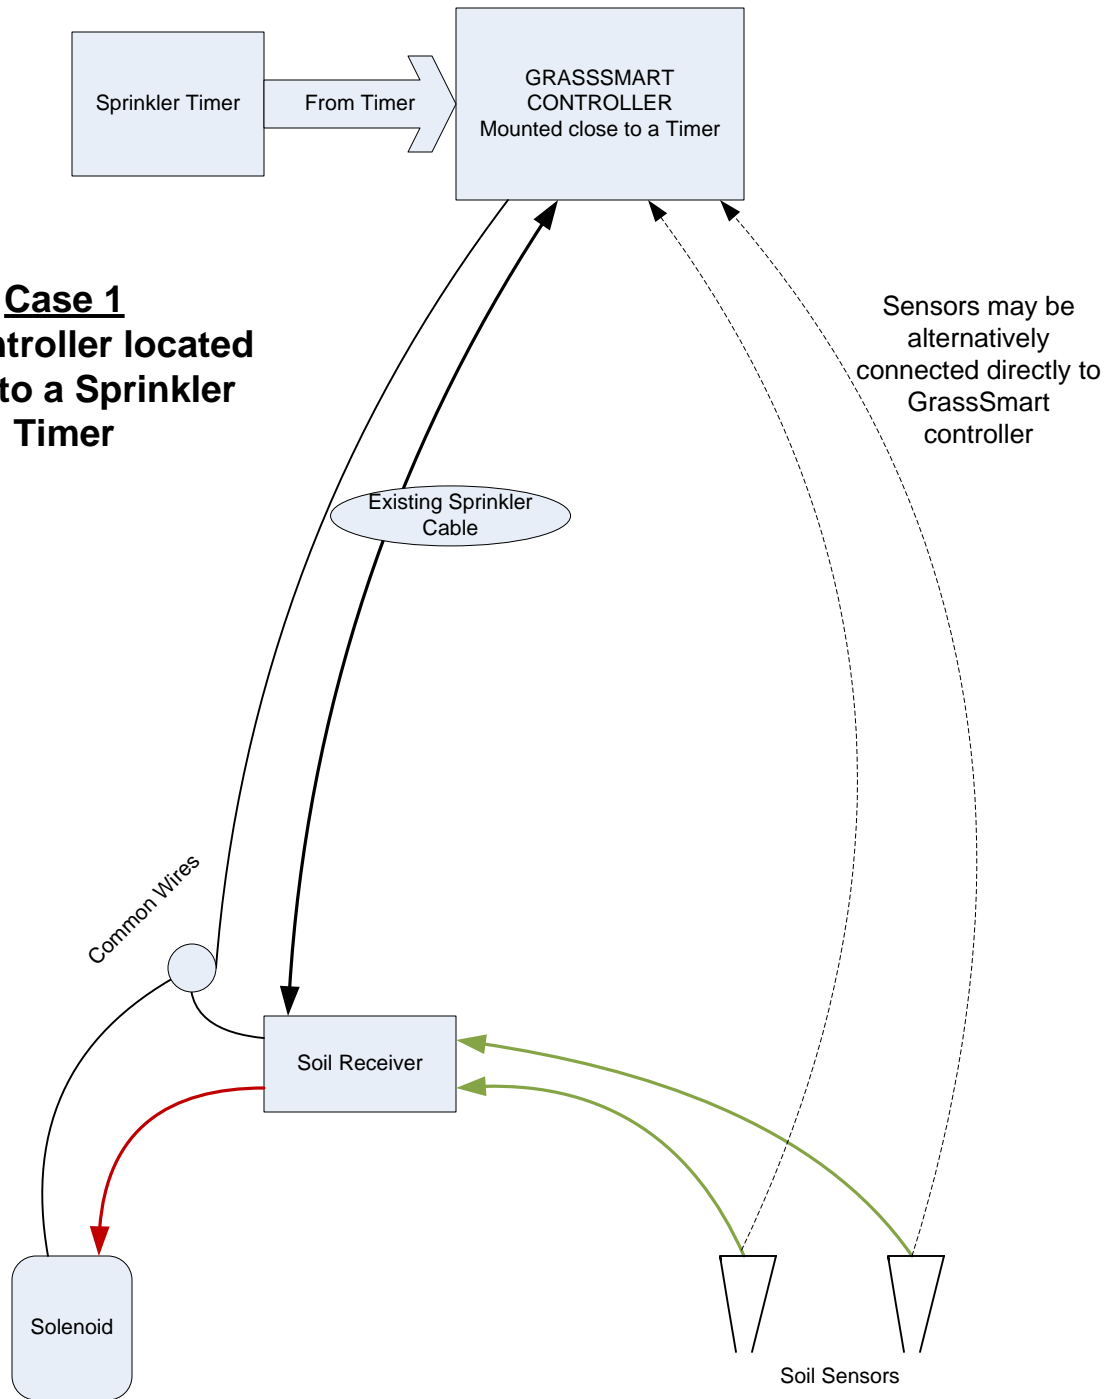

GrassSmart

SOILSMART WATERING CONTROLLERS

Case 1 G8 Controller located close to a Sprinkler Timer

Case 2 G8 Controller located close to a bank of solenoids